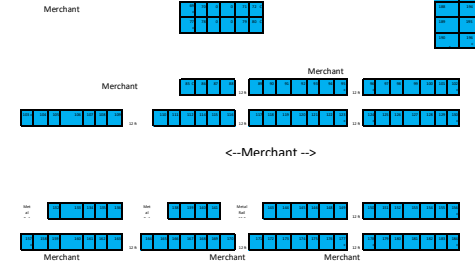

Men and Women Volley Ball areas

- 1D
- 2D
- 3D

<-Merchant-->

<-Merchant-->

Reserved Booths

30'x80' area

<-Light Food-->

Booth Sizes
 Merchant - 10ft x 20ft
 Light Food - 10ft x 30ft
 Heavy Food - 20ft x 30ft
 Business Sponsors - 10ft x 10ft
 Non-Profit - 10ft x 10ft

60 ft

40 ft

Main Gate

walk way

For Booths of Sponsoring

For Booths of Sponsoring